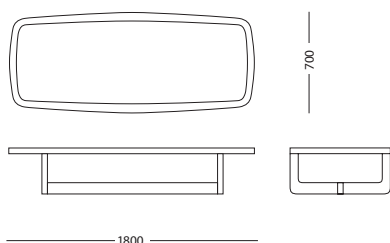

NORMAN + QUAINÉ PTY LTD
INFO@NORMANQUAINE.COM.AU
WWW.NORMANQUAINE.COM.AU

DESIGN: NORMAN & QUAINÉ

ROSA COFFEE & SIDE TABLES

Stained ply frame with
woven inset and glass top

Rosa 1800

Rosa 900

Rosa 550