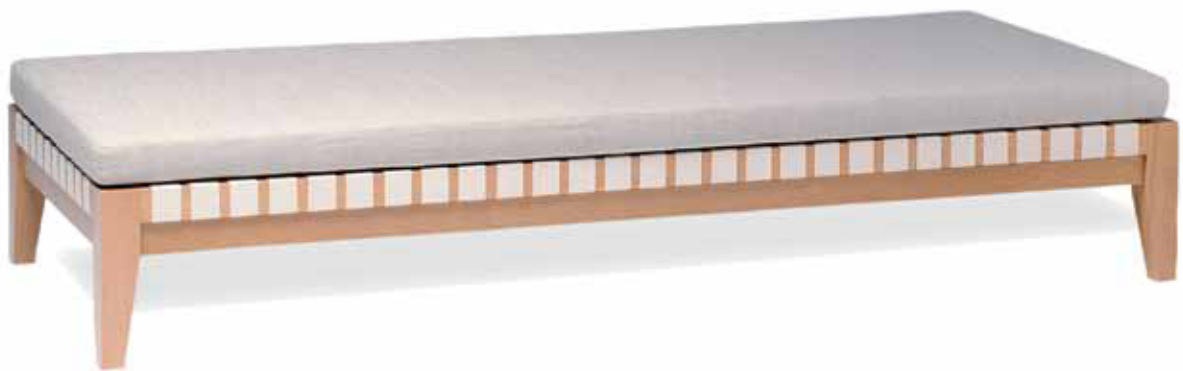

NORMAN + QUAIN PTY LTD
INFO@NORMANQUAINE.COM.AU
WWW.NORMANQUAINE.COM.AU

DESIGN: NORMAN & QUAIN

CLOVELLY BENCH

Solid timber framed webbed bench with
cushion and removable cushion cover
Cotton webbing in black or natural