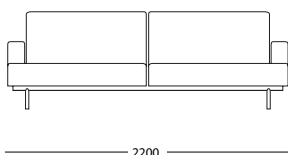

DESIGN: NORMAN & QUAINÉ

COLUMBIA LOUNGE 3 or 4 SEATER (above image is 4 seater)

Fully upholstered three or four seater lounge  
 Frame available in finished stainless steel  
 or black powdercoat  
 Four Seater available in two sections for  
 easy access if required

3 Seater Lounge COL 3NQ

4 Seater Lounge COL 4NQ